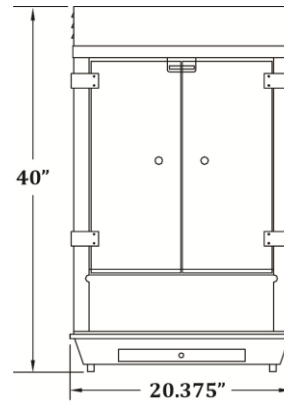

GOLD MEDAL® PRODUCTS CO.

Bronco Pop

Model No. 2452

Specifications

Overall Dimensions:

Width: 20.375"

Depth: 20.625"

Height: 40"

Features:

- 8 oz. Stainless Steel Kettle
- PowerOff Control
- Model has a stainless steel dome with LED sign.

Electrical - Domestic

120V

1605 WATTS 60 Hz

(NEMA 5-15P) Plug

Plug Type:

NEMA 5-15P