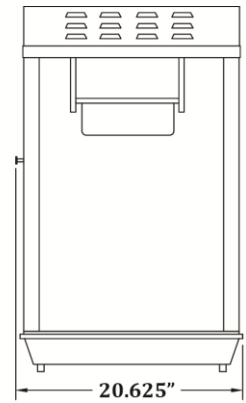

GOLD MEDAL® PRODUCTS CO.

Bronco Pop

Model No. 2452

Specifications

Overall Dimensions:

Width: 20.375"

Depth: 20.625"

Height: 40"

Features:

- 8 oz. Stainless Steel Kettle
- PowerOff Control
- Model has a stainless steel dome with LED sign.

Electrical - Domestic

120V

1605 WATTS 60 Hz

(NEMA 5-15P) Plug

Plug Type:

NEMA 5-15P